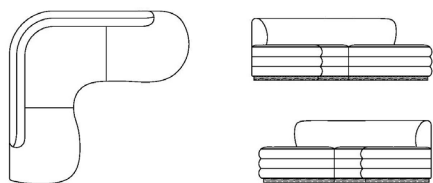

Dune Collection—

MOUSSY SECTIONAL
Richard Shemtov, 2019

dune

MOUSSY SECTIONAL

Richard Shemtov, 2019

Sofa upholstered with poly-urethane foam over wood frame. Base in wood or metal. Many finishes available.

Original Design

New Option

Size - 87" X 87" X 34"d, 29.75"h
Custom sizes and configurations available

Dune Showroom
200 Lexington Ave. T 212 → 925 → 6171
Suite 100 F 212 → 925 → 2273
NY, NY 10016 Dune-NY.com